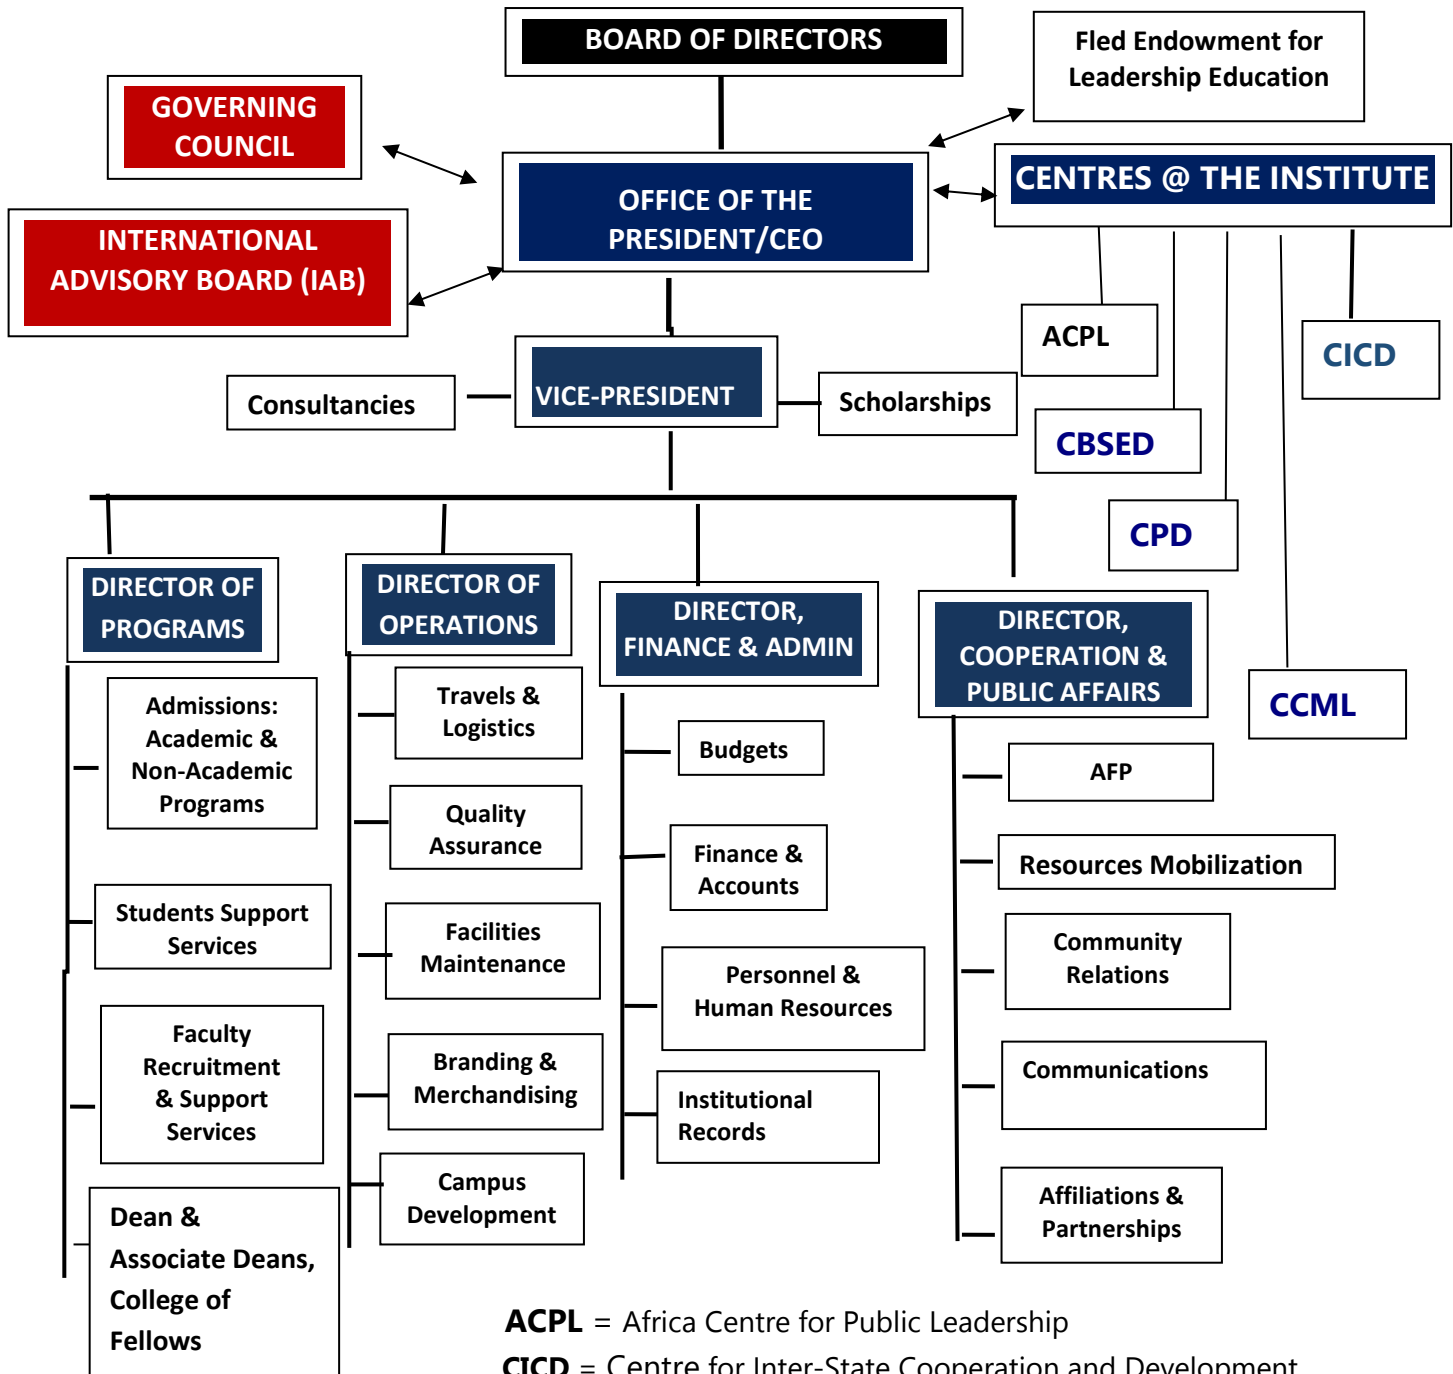

FLED INTERNATIONAL LEADERSHIP INSTITUTE
ABUJA – NIGERIA

ORGANIZATIONAL STRUCTURE

- ACPL** = Africa Centre for Public Leadership
- CICD** = Centre for Inter-State Cooperation and Development
- CBSED** = Centre for Business & Social Enterprise Development
- CPD** = Centre for Policy Development
- CCML** = Centre for Christian Ministerial Leadership
- FAFP** = Fled Africa Fellows Program